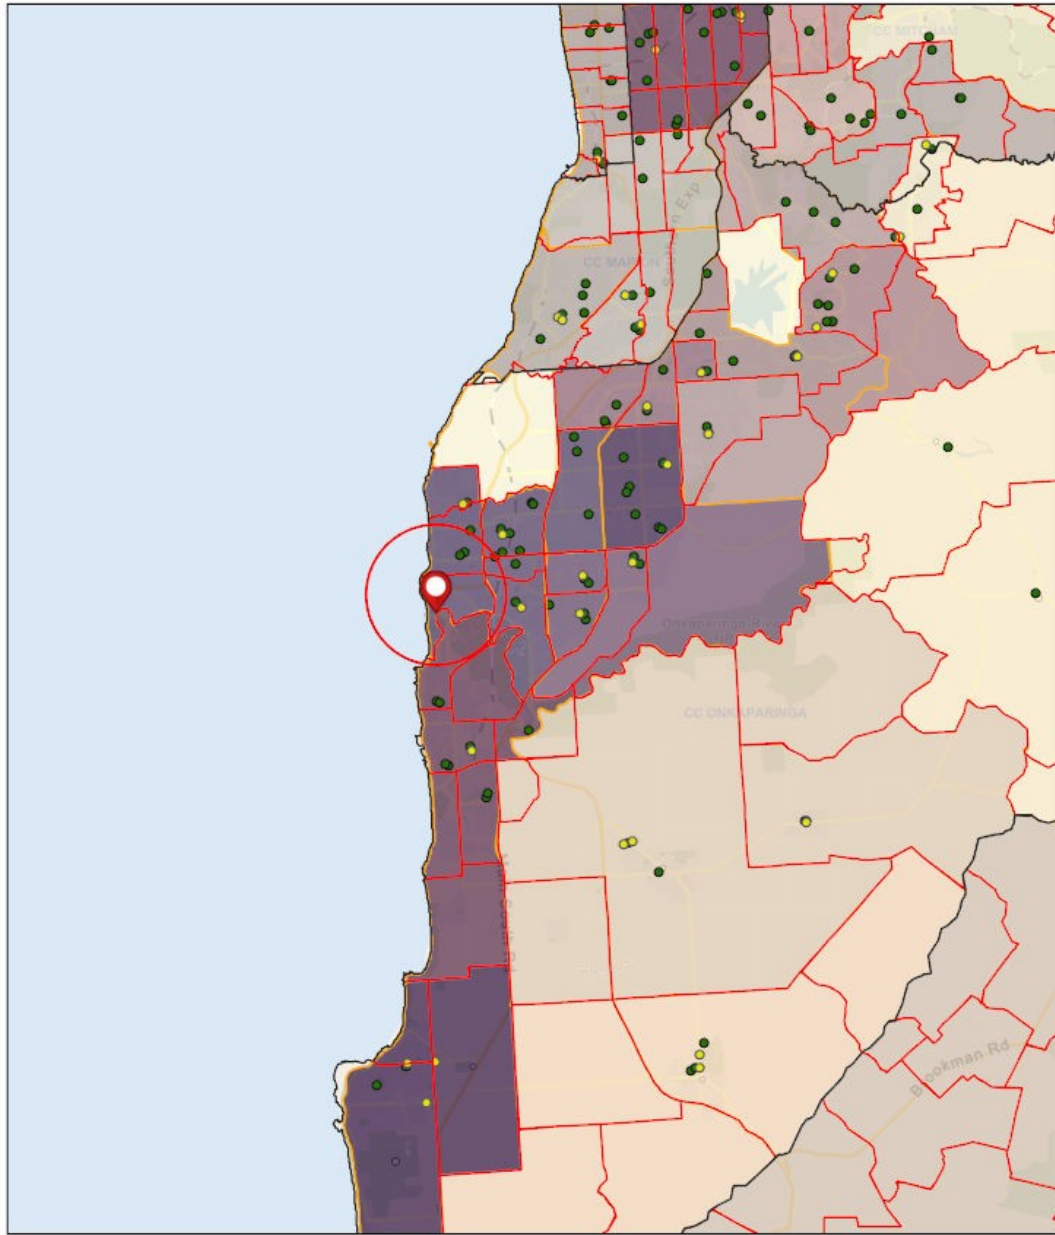

Area Report

Area of Interest (AOI) Information

Area : 12.56 km²

Nov 10 2021 13:29:13 Australian Central Daylight Time

Summary

Name	Count	Area(km ²)	Length(km)
SEIFA (2016)	3	7.27	N/A
Licensed Premises	35	N/A	N/A
Public Transport Stops	62	N/A	N/A
School Crossings	0	N/A	N/A
Schools	8	N/A	N/A

#	sa4_code16	sa4_name16	gcc_code16	gcc_name16	usual_resident_population
1	403	Adelaide - South	4GADE	Greater Adelaide	10,238.00
2	403	Adelaide - South	4GADE	Greater Adelaide	22,361.00
3	403	Adelaide - South	4GADE	Greater Adelaide	9,336.00